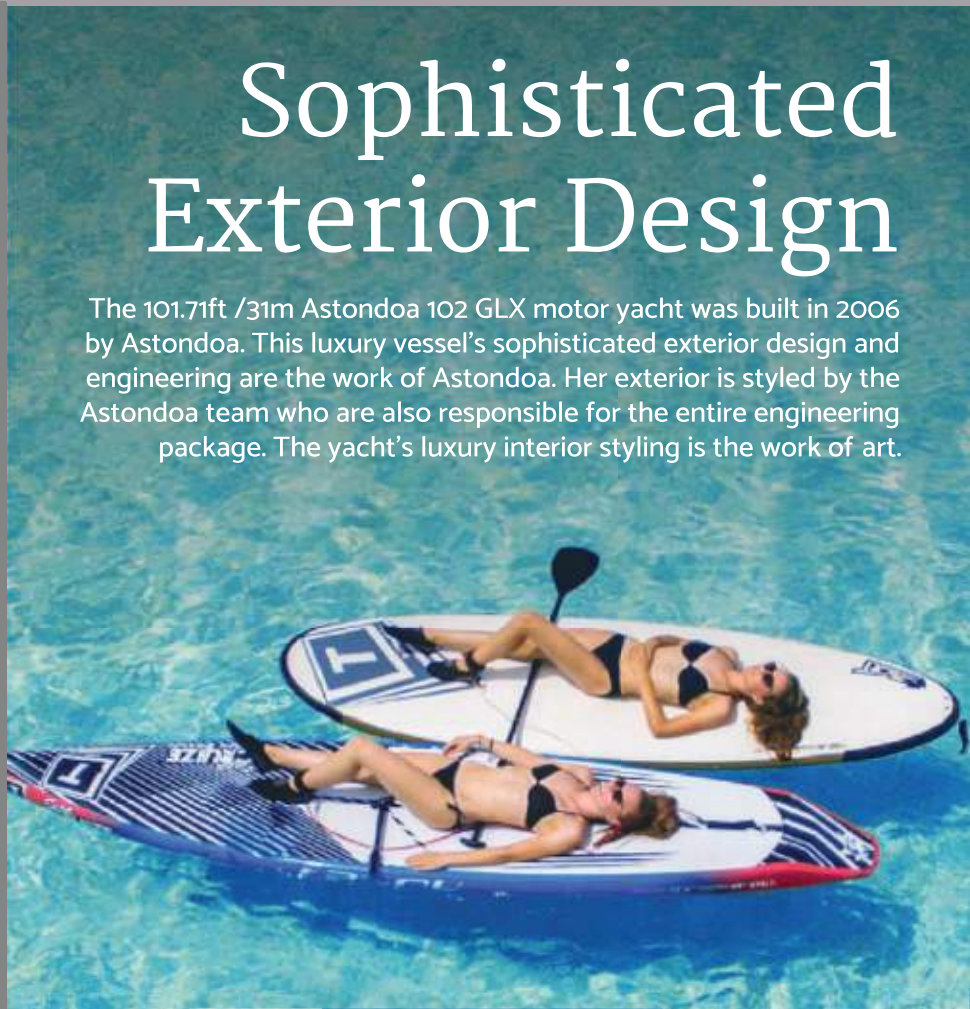

# Sophisticated Exterior Design

The 101.71ft /31m Astondoa 102 GLX motor yacht was built in 2006 by Astondoa. This luxury vessel's sophisticated exterior design and engineering are the work of Astondoa. Her exterior is styled by the Astondoa team who are also responsible for the entire engineering package. The yacht's luxury interior styling is the work of art.