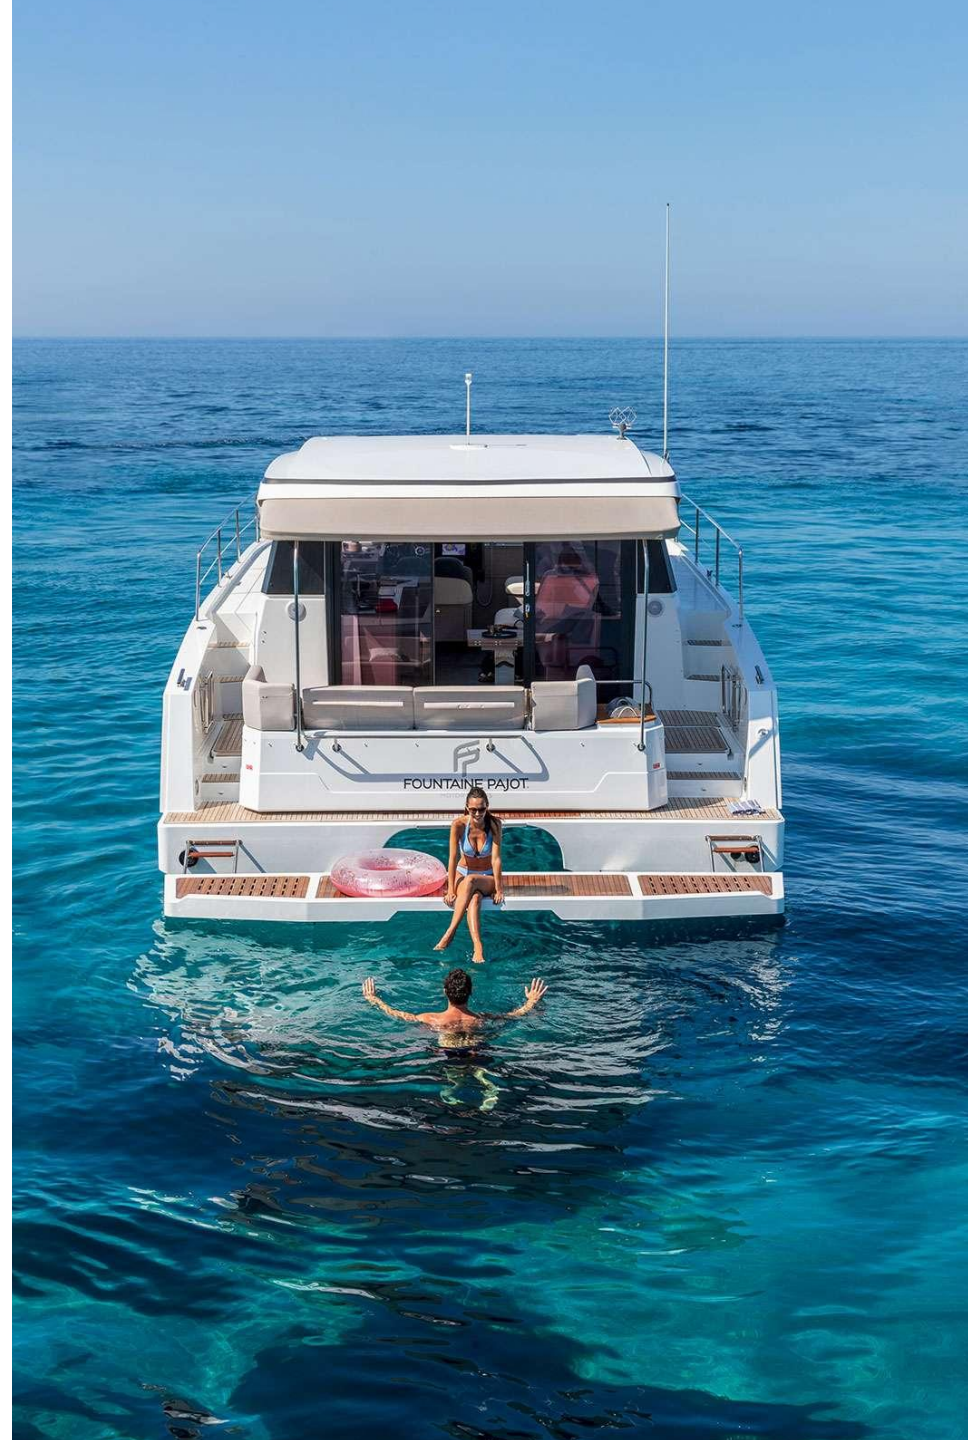

FONTAINE PAJOT 40

FONTAINE PAJOT 40

Experience luxury and adventure on board our brand-new Fountaine Pajot 40 ft power catamaran!

The boat offers a perfect blend of stability, comfort and generous space for up to 10 charter guests. She develops impressive cruising speed making her ideal for day charters in balmy Phuket waters.

With its simple one-level design this power catamaran boasts huge, well-balanced spaces bathed in light, ideally designed for coastal cruising.

Our professional and welcoming crew is dedicated to providing top-notch service, ensuring every moment on board is relaxing and enjoyable.

Ideal for romantic getaways, special occasions, or simply indulging in a day of leisure, this boat is the ultimate way to explore the stunning beauty of the Andaman Sea.

SPECIFICATION

Yacht Name	Fountaine Pajot MY4.S
Length	36.2ft (11m)
Beam	16ft (5.15m)
Draft	2.7ft (0.8m)
Year Built	2024
Cabins	3, with 1 en-suite
Bed Configuration	3 double
Guests	10
Crew	1 captain, 1 deckhand, 1 stewardess
Cruising Speed	18 knots

AMENITIES & TOYS

Hydraulic bathing platform	Tender
Indoor/outdoor stereo	Stand up paddleboard X 2
TV in master cabin	Snorkeling equipment
4G WiFi	Fishing equipment
Deck shower	

FONTAINE PAJOT 40

FONTAINE PAJOT 40